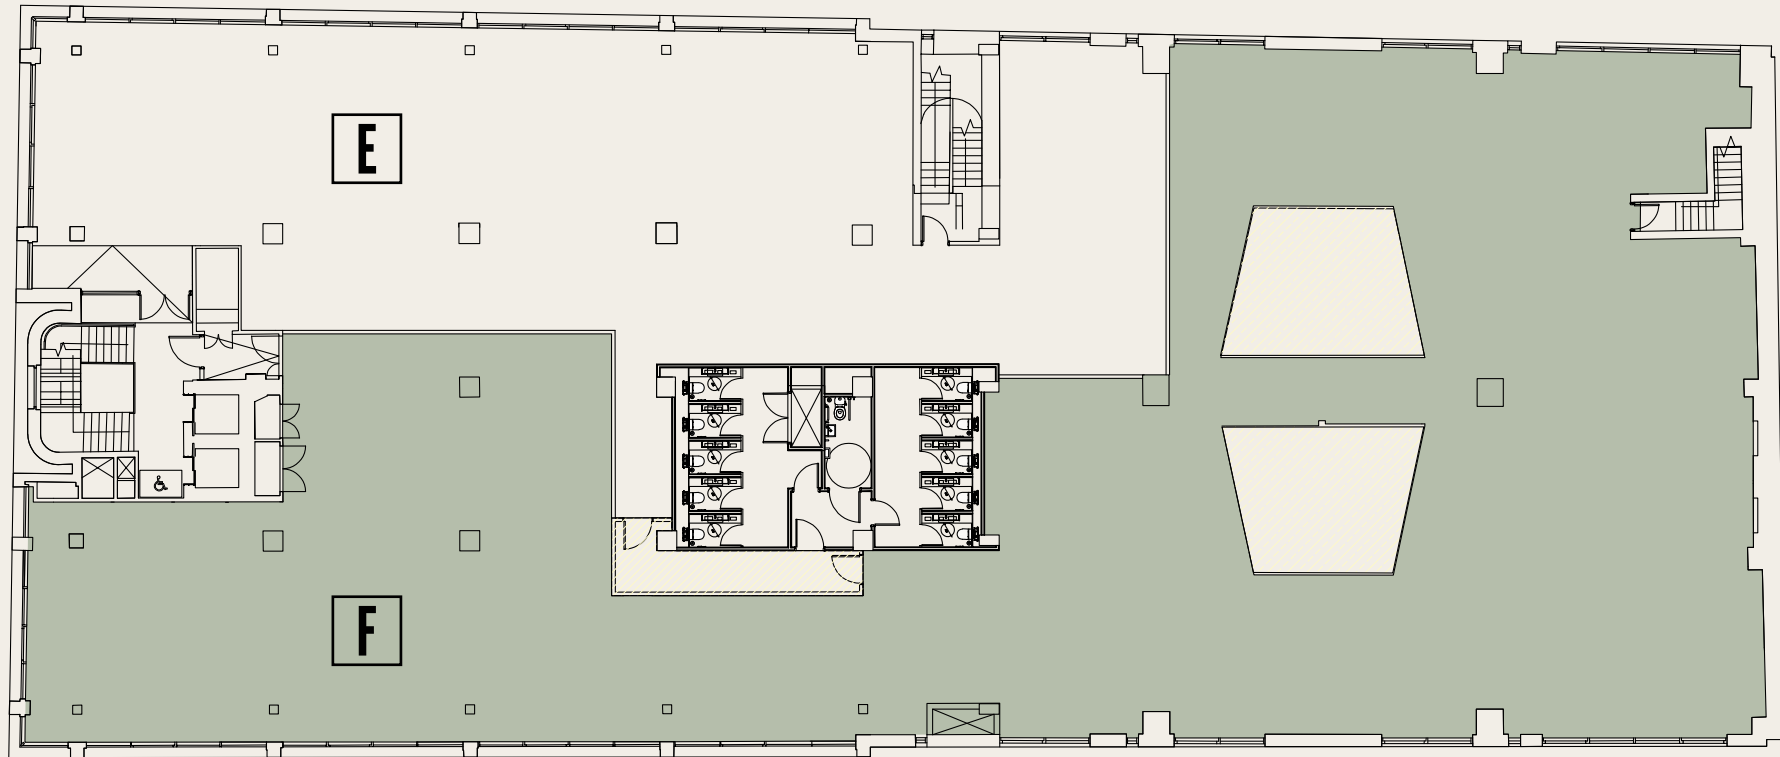

60 CHARLOTTE ST

**FIRST FLOOR
SPLIT OPTIONS**

**FIRST FLOOR SUB DIVISION
OPTION ONE**

- Division A - Approx Area 5,920 SQ FT
- Division B - Approx Area 5,899 SQ FT

**FIRST FLOOR SUB DIVISION
OPTION TWO**

- Division C - Approx Area 9,472 SQ FT
- Division D - Approx Area 2,422 SQ FT

**FIRST FLOOR SUB DIVISION
OPTION THREE**

- Division E - Approx Area 3,983 SQ FT
- Division F - Approx Area 8,073 SQ FT