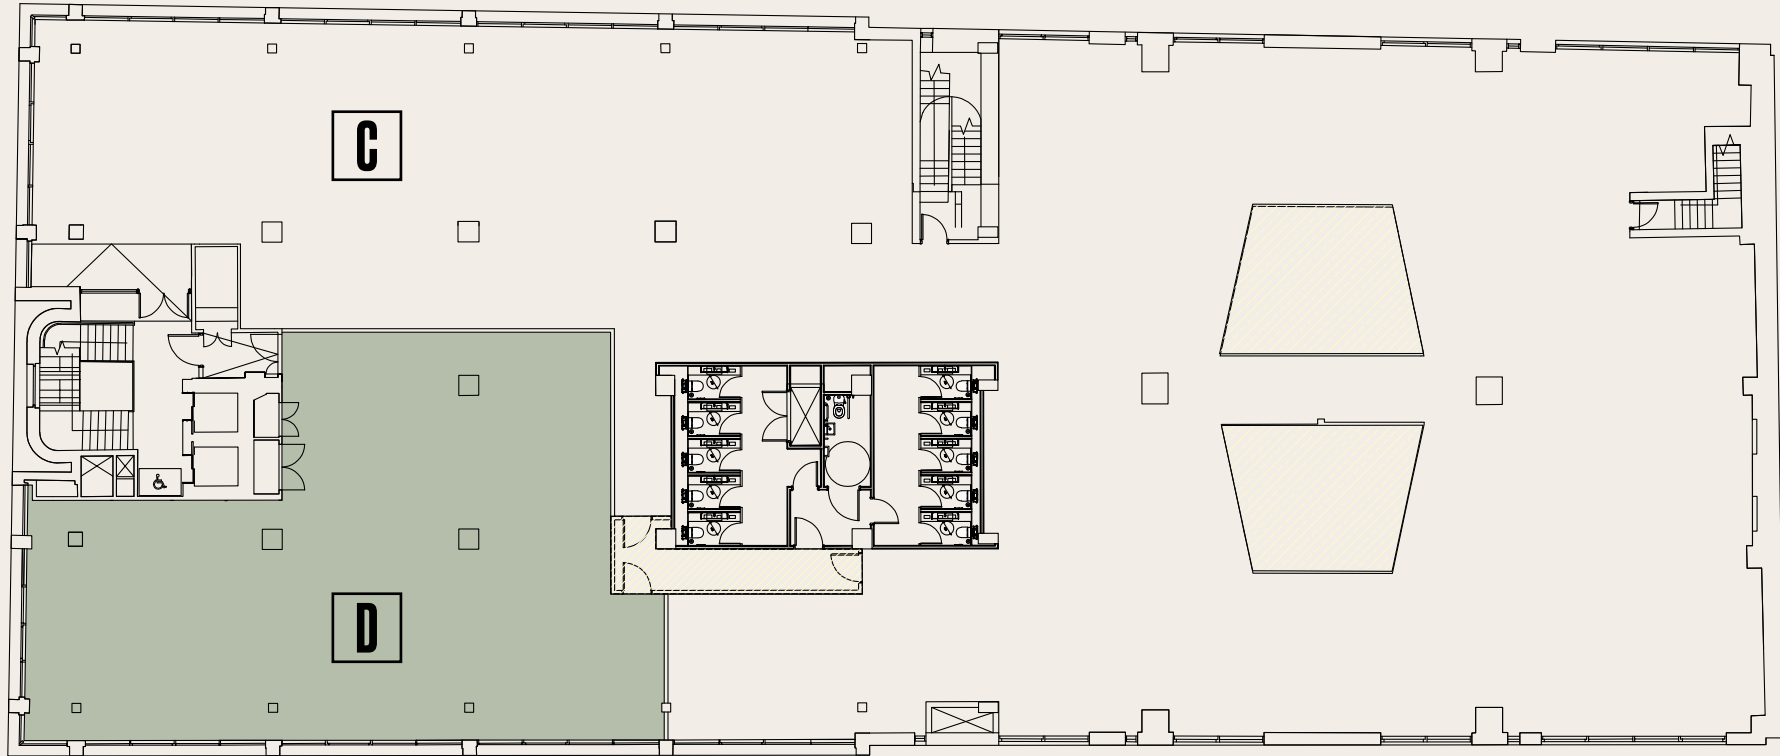

60 CHARLOTTE ST

**FIRST FLOOR
SPLIT OPTIONS**

**FIRST FLOOR SUB DIVISION
OPTION ONE**

- Division A - Approx Area 5,920 SQ FT
- Division B - Approx Area 5,899 SQ FT

**FIRST FLOOR SUB DIVISION
OPTION TWO**

- Division C - Approx Area 9,472 SQ FT
- Division D - Approx Area 2,422 SQ FT

**FIRST FLOOR SUB DIVISION
OPTION THREE**

- Division E - Approx Area 3,983 SQ FT
- Division F - Approx Area 8,073 SQ FT