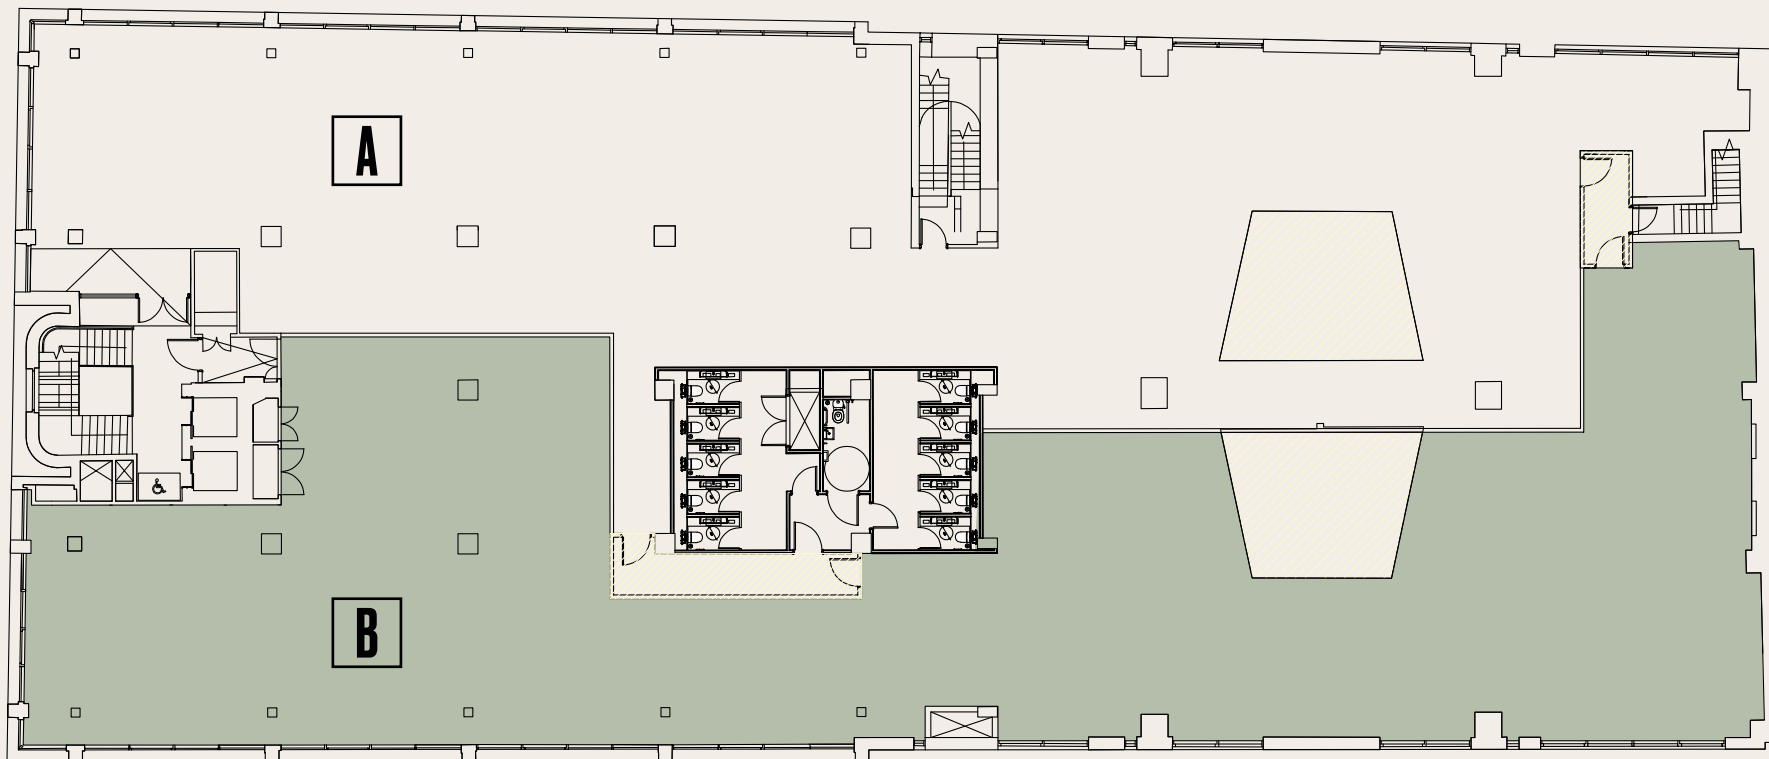

60 CHARLOTTE ST

**FIRST FLOOR
SPLIT OPTIONS**

**FIRST FLOOR SUB DIVISION
OPTION ONE**

- Division A - Approx Area 5,920 SQ FT
- Division B - Approx Area 5,899 SQ FT

**FIRST FLOOR SUB DIVISION
OPTION TWO**

- Division C - Approx Area 9,472 SQ FT
- Division D - Approx Area 2,422 SQ FT

**FIRST FLOOR SUB DIVISION
OPTION THREE**

- Division E - Approx Area 3,983 SQ FT
- Division F - Approx Area 8,073 SQ FT